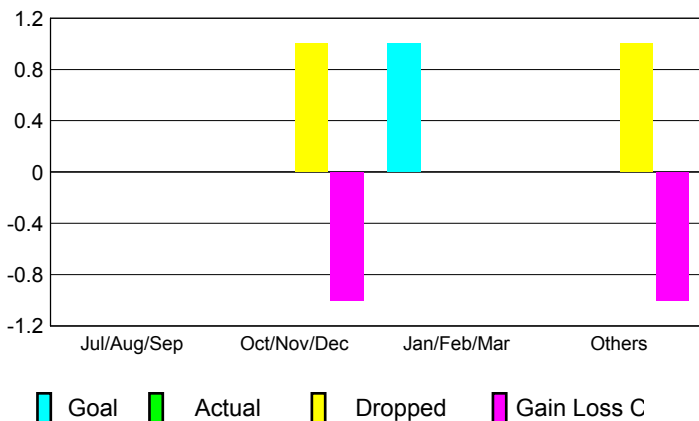

GMT: **Gary Fry**

Location: **WISCONSIN**

GMT CA: **1**

CLUBS

Month	New Club Goal	Actual New Clubs	Actual Dropped Clubs	Gain/Loss of Clubs
2012-2013				
Jul/Aug/Sep	0	0	0	0
Oct/Nov/Dec	0	0	1	-1
Jan/Feb/Mar	1	0	0	0
Apr/May/June	0	0	1	-1
Totals	1	0	2	-2

Club Results 2012-2013

Goal, New, Dropped, Gain/Loss

YTD Status Quo Clubs 2012-2013

Status Quo Clubs Compared to Status Quo Members

Club Gain/Loss 2012-2013

MEMBERSHIP

Month	Net Memb Goal	Actual New Memb	Actual Dropped Memb	Gain/Loss of Memb
2012-2013				
Jul/Aug/Sep	10	18	24	-6
Oct/Nov/Dec	-5	34	71	-37
Jan/Feb/Mar	19	34	38	-4
Apr/May/June	-4	43	61	-18
Totals	20	129	194	-65