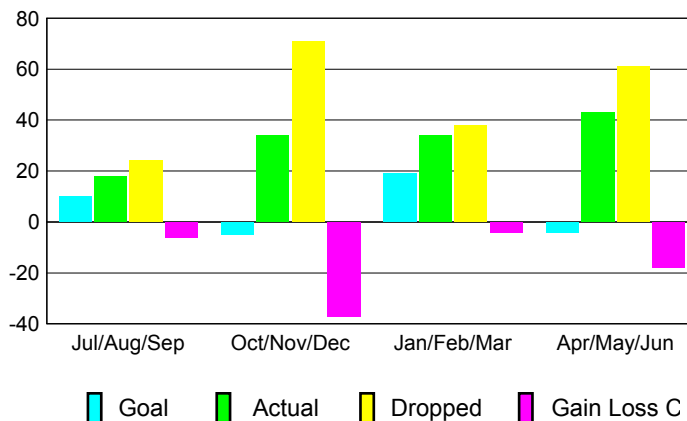

GMT: **Gary Fry**

Location: **WISCONSIN**

GMT CA: **1**

CLUBS

Month	New Club Goal	Actual New Clubs	Actual Dropped Clubs	Gain/Loss of Clubs
2012-2013				
Jul/Aug/Sep	0	0	0	0
Oct/Nov/Dec	0	0	1	-1
Jan/Feb/Mar	1	0	0	0
Apr/May/June	0	0	1	-1
Totals	1	0	2	-2

Club Results 2012-2013

Goal, New, Dropped, Gain/Loss

YTD Status Quo Clubs 2012-2013

Status Quo Clubs Compared to Status Quo Members

Club Gain/Loss 2012-2013

MEMBERSHIP

Month	Net Memb Goal	Actual New Memb	Actual Dropped Memb	Gain/Loss of Memb
2012-2013				
Jul/Aug/Sep	10	18	24	-6
Oct/Nov/Dec	-5	34	71	-37
Jan/Feb/Mar	19	34	38	-4
Apr/May/June	-4	43	61	-18
Totals	20	129	194	-65

Membership Results 2012-2013

Goal, New, Dropped, Gain/Loss

Gender Comparison 2012-2013

Membership Gain/Loss 2012-2013